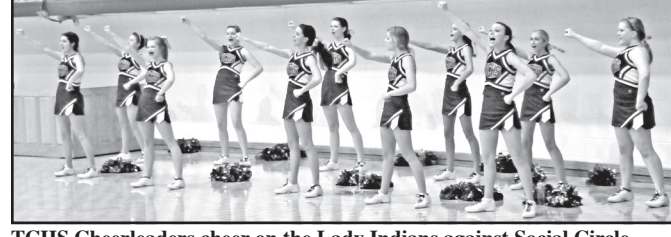

The remainder of the game brought about a couple of turning points which left Lady Indians followers thinking of what might have been. With the score 49-47 following a Pace free throw at 1:37, the first mentioned turning point of the game came at 1:06 when a drive for two and an apparent tie with a potential free throw attempt for a possible lead were nullified by

Ali Bleckley looks to pass to Eryn Cochran against Social Circle.

Photo by James Reese.

Eryn Cochran finishes a layup against Pace Academy.

Photo by James Reese.

TCHS Cheerleaders cheer on the Lady Indians against Social Circle.