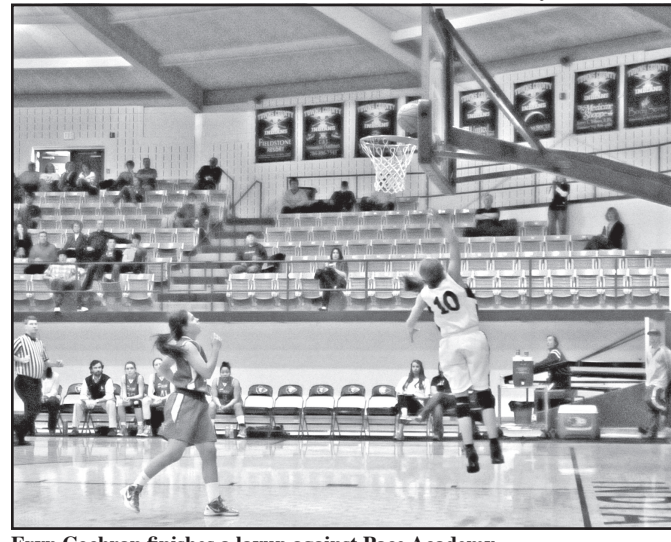

Eryn Cochran finishes a layup against Pace Academy.

Photo by James Reese.