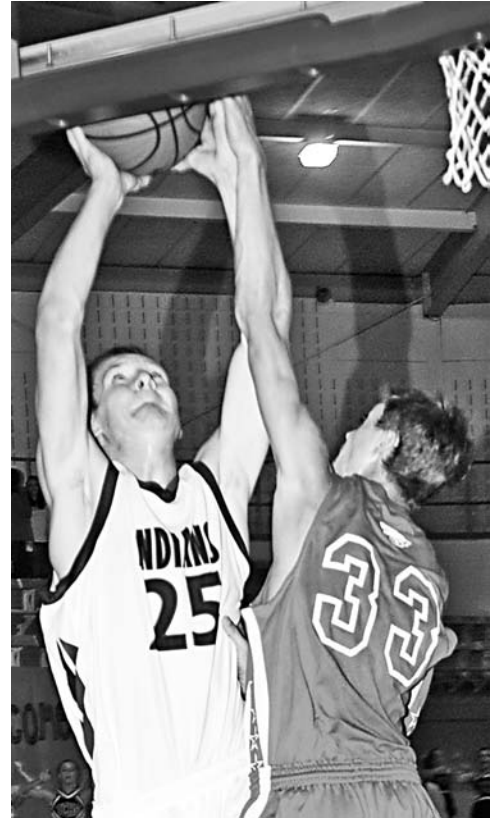

Bradley Swanson gets a lay-up blocked during 1st round of Tip-Off Classic.